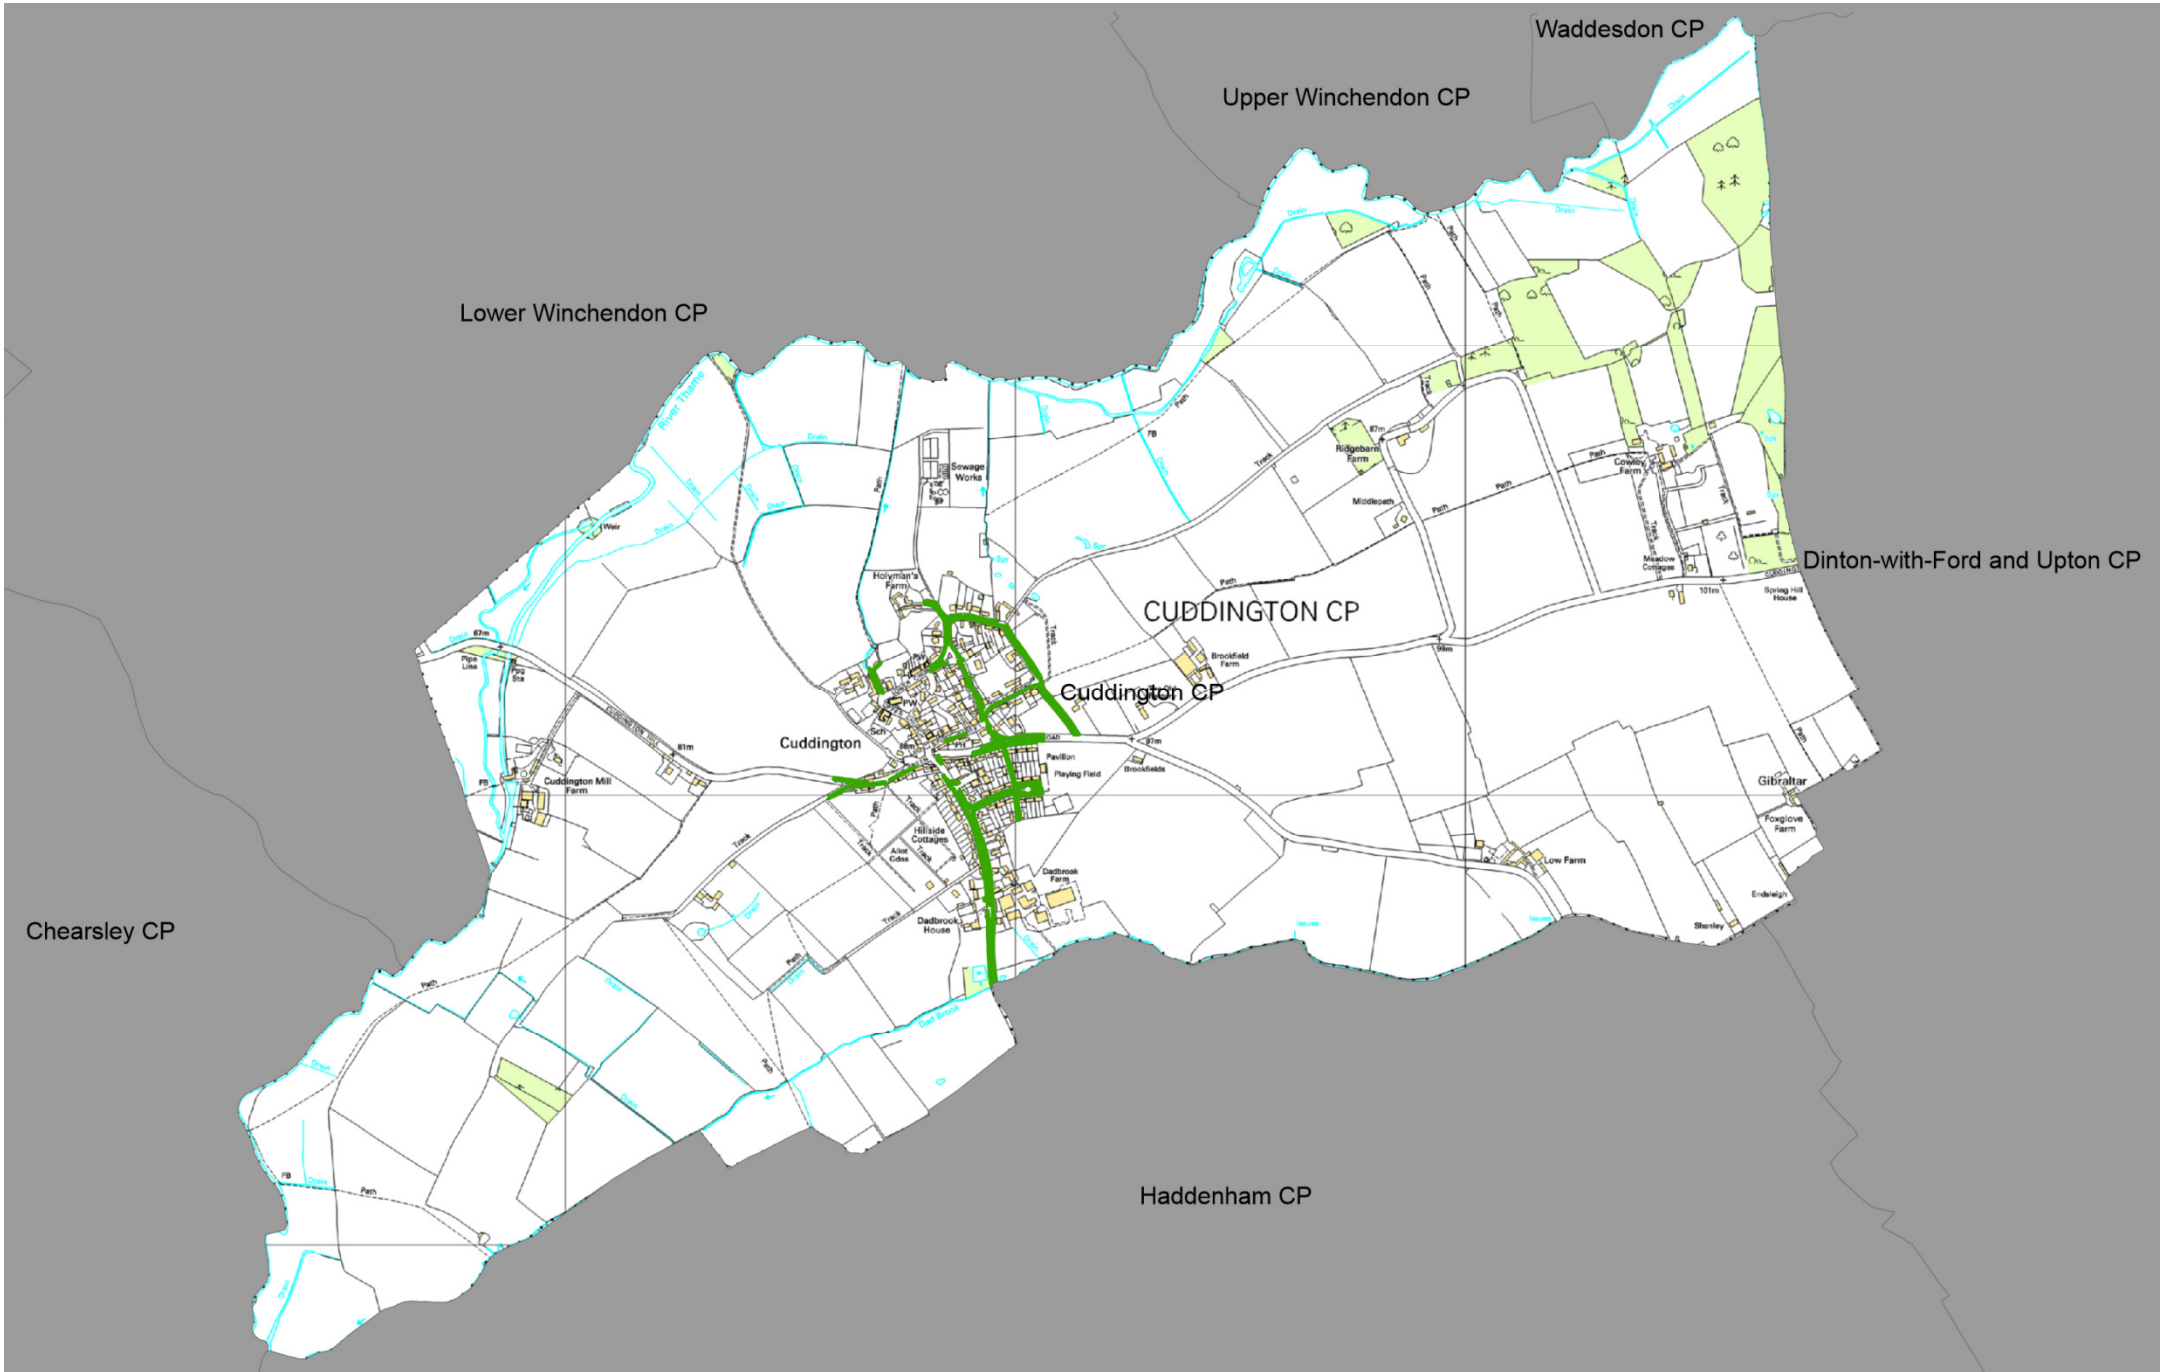

Cuddington Parish Boundary Map

Green shaded areas are grass cutting areas